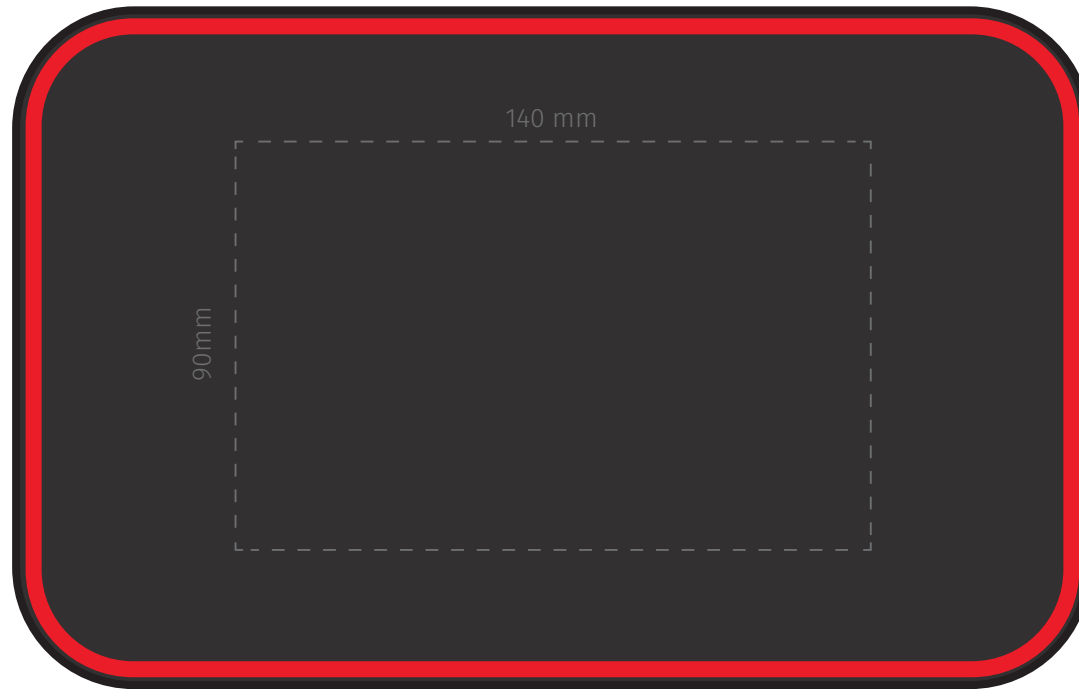

TEMPLATE:

■ EXPLORER STANDARD COOLER BAG FRONT

Item shown at 60% actual size when viewed on A4 paper

BRANDING Screen

Max branding area 120 x 120mm

TEMPLATE:

■ EXPLORER STANDARD COOLER BAG TOP LID

Item shown at 60% actual size when viewed on A4 paper

BRANDING Screen

Max branding area 140 x 90mm

TEMPLATE:

■ EXPLORER STANDARD COOLER BAG FRONT

Item shown at 60% actual size when viewed on A4 paper

BRANDING Supacolour

Max branding area 100 x 100mm (A6)